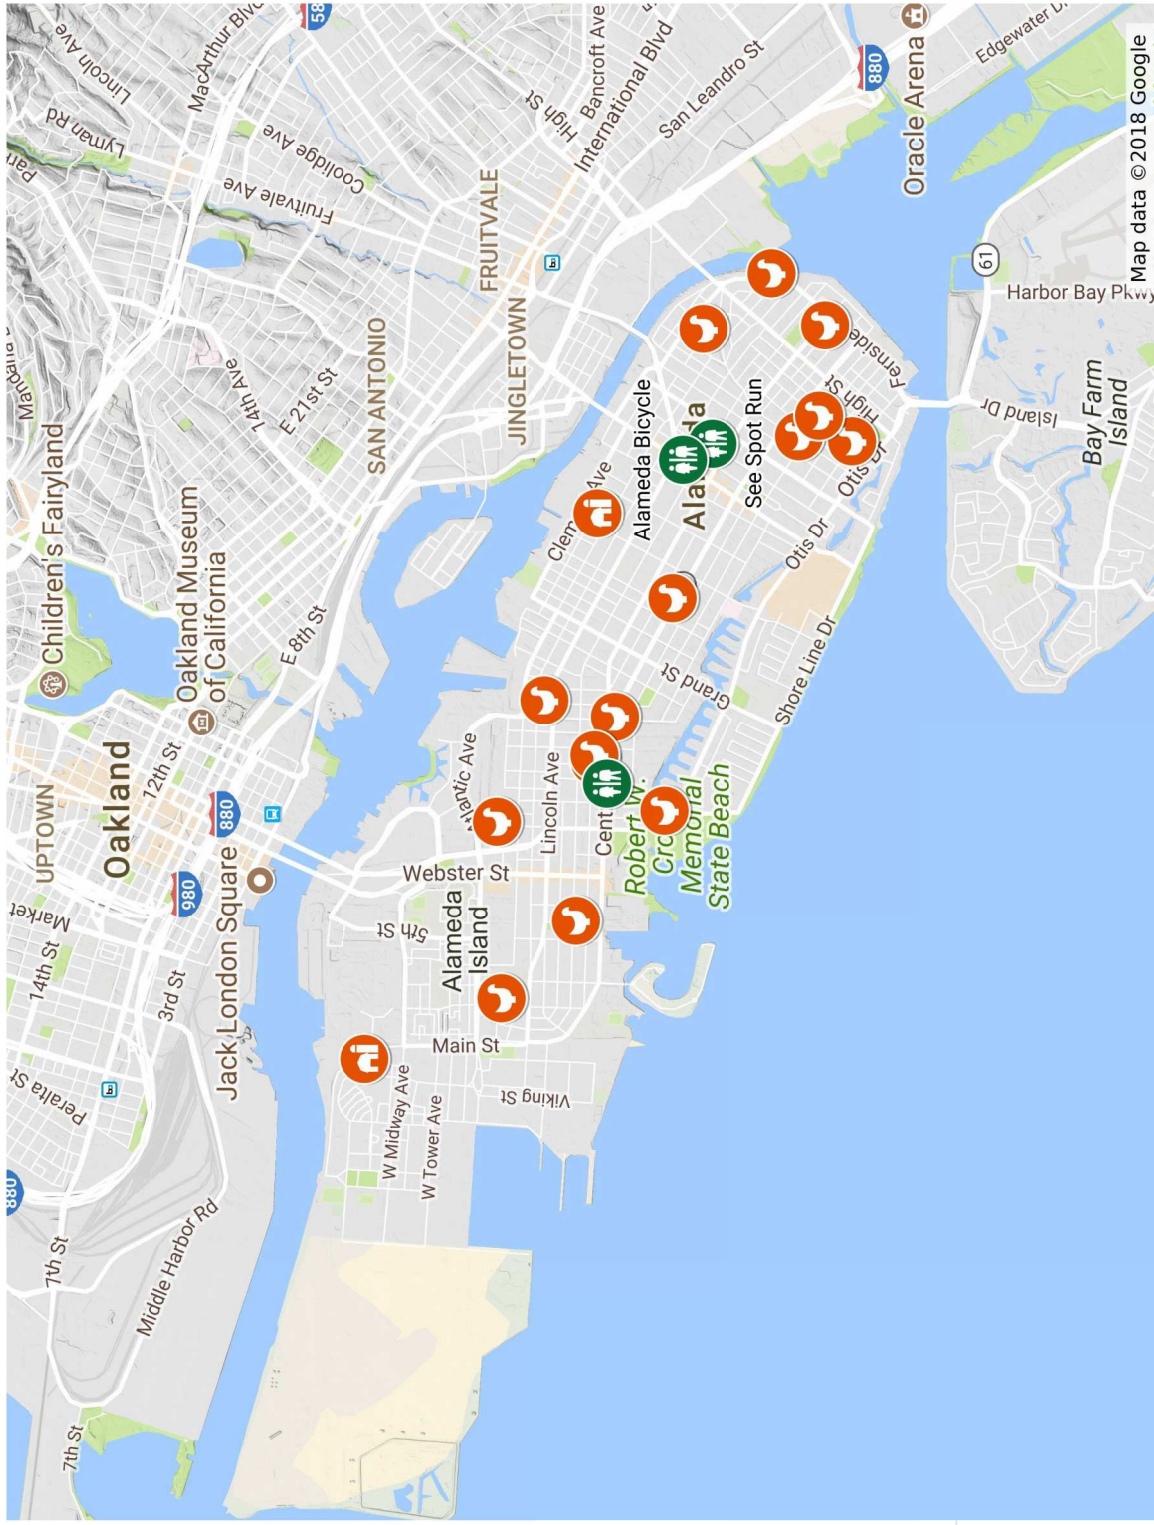

2018 ALAMEDA CHICKEN COOP TOUR MAP

Chicken Coop Sites

- 📍 1212 Versailles Ave
- 📍 1612 Morton St
- 📍 3333 Fernside Blvd
- 📍 1848 8th street
- 📍 1024 Taylor Ave
- 📍 1815 Harvard Dr
- 📍 2116 Eagle Ave
- 📍 1344 Sherman St.
- 📍 2911 Calhoun St
- 📍 314 Brush Street
- 📍 1034 Taylor Ave
- 📍 3272 Central Ave
- 📍 628 Westline
- 📍 2017 Encinal Ave
- 📍 538 Santa Clara Ave
- 📍 2905 San Jose Avenue
- 📍 2701 Main Street

Rest Stops

- 📍 See Spot Run
- 📍 Alameda Bicycle
- 📍 Westside Joe's

For interactive map with site descriptions go to www.alamedachickens.org