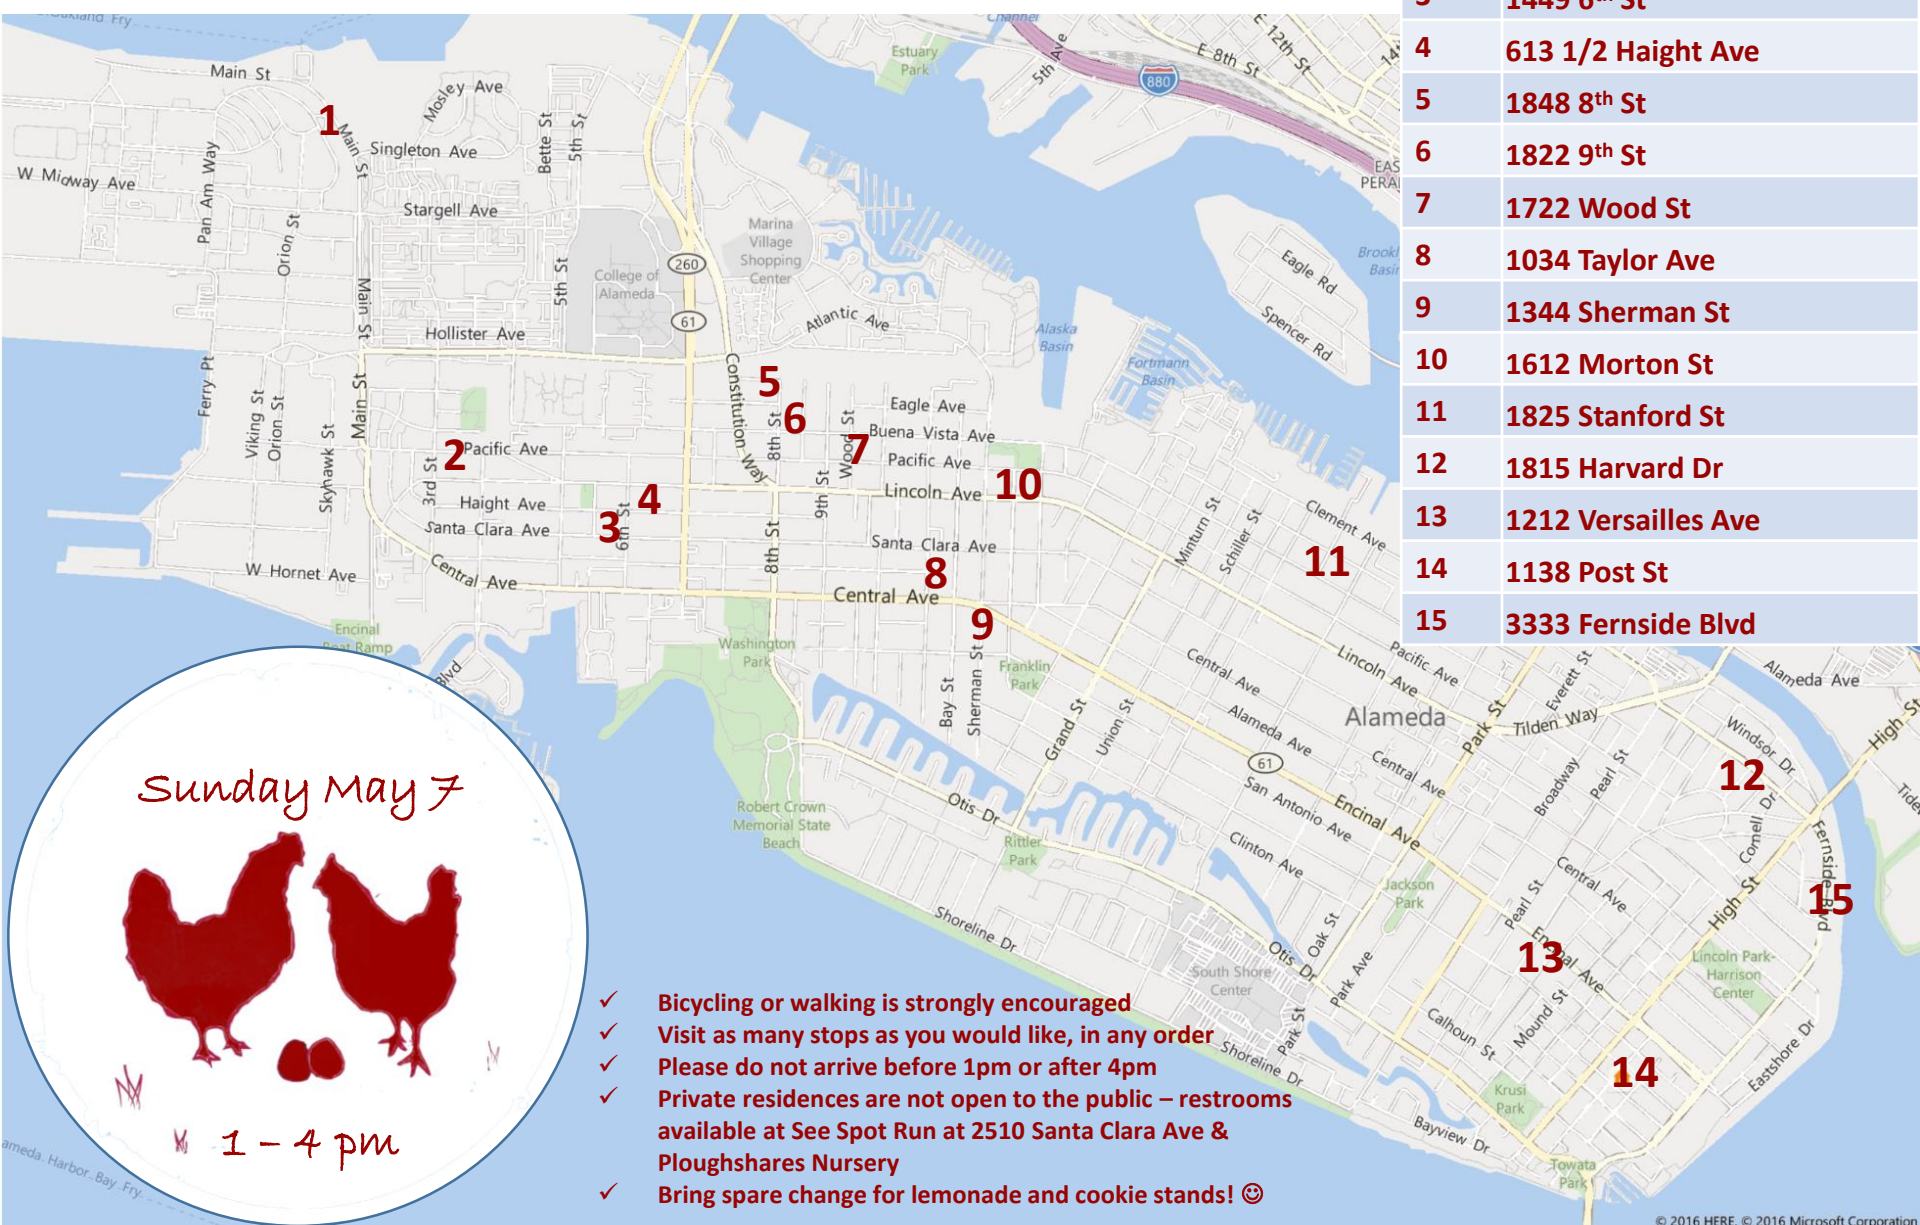

Alameda Backyard Chicken

COOP TOUR

More info at: alamedachickens.org

Addresses of tour stops

1	2701 Main St (Ploughshares Nursery)
2	318 Pacific Ave
3	1449 6 th St
4	613 1/2 Haight Ave
5	1848 8 th St
6	1822 9 th St
7	1722 Wood St
8	1034 Taylor Ave
9	1344 Sherman St
10	1612 Morton St
11	1825 Stanford St
12	1815 Harvard Dr
13	1212 Versailles Ave
14	1138 Post St
15	3333 Fernside Blvd

Sunday May 7

1 - 4 pm

- ✓ **Bicycling or walking is strongly encouraged**
- ✓ **Visit as many stops as you would like, in any order**
- ✓ **Please do not arrive before 1pm or after 4pm**
- ✓ **Private residences are not open to the public – restrooms available at See Spot Run at 2510 Santa Clara Ave & Ploughshares Nursery**
- ✓ **Bring spare change for lemonade and cookie stands! ☺**